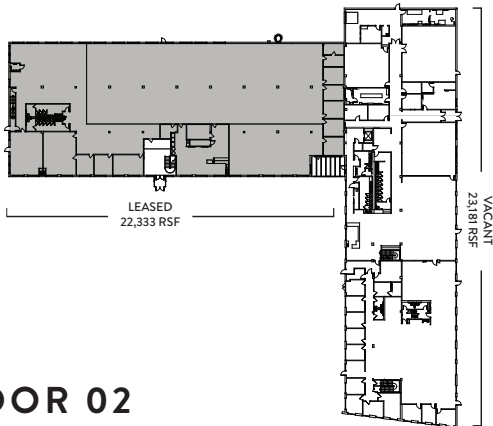

FLOOR 01

FLOOR 02