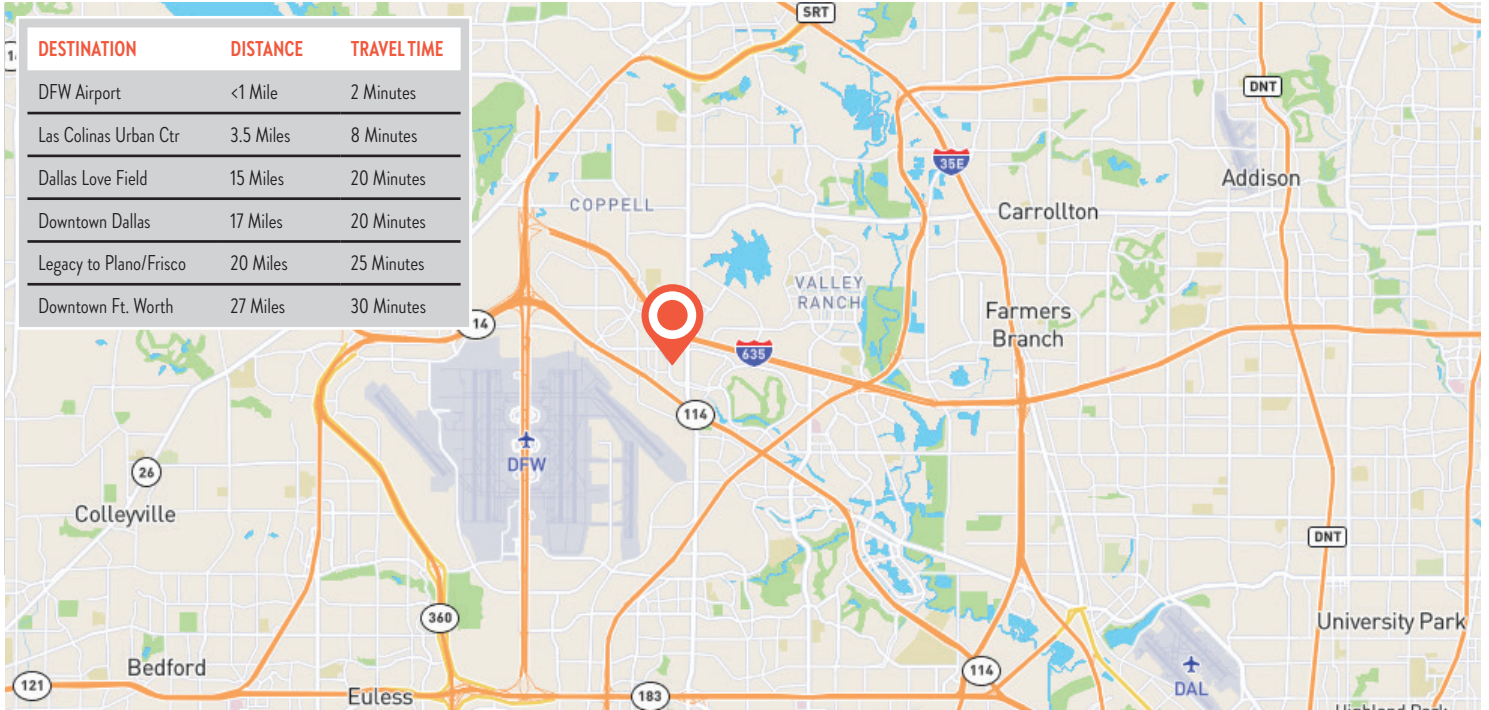

ROYAL RIDGE BUSINESS CENTER

8101 ROYAL RIDGE PKWY, IRVING, TX, 75063

FOR LEASE // OFFICE