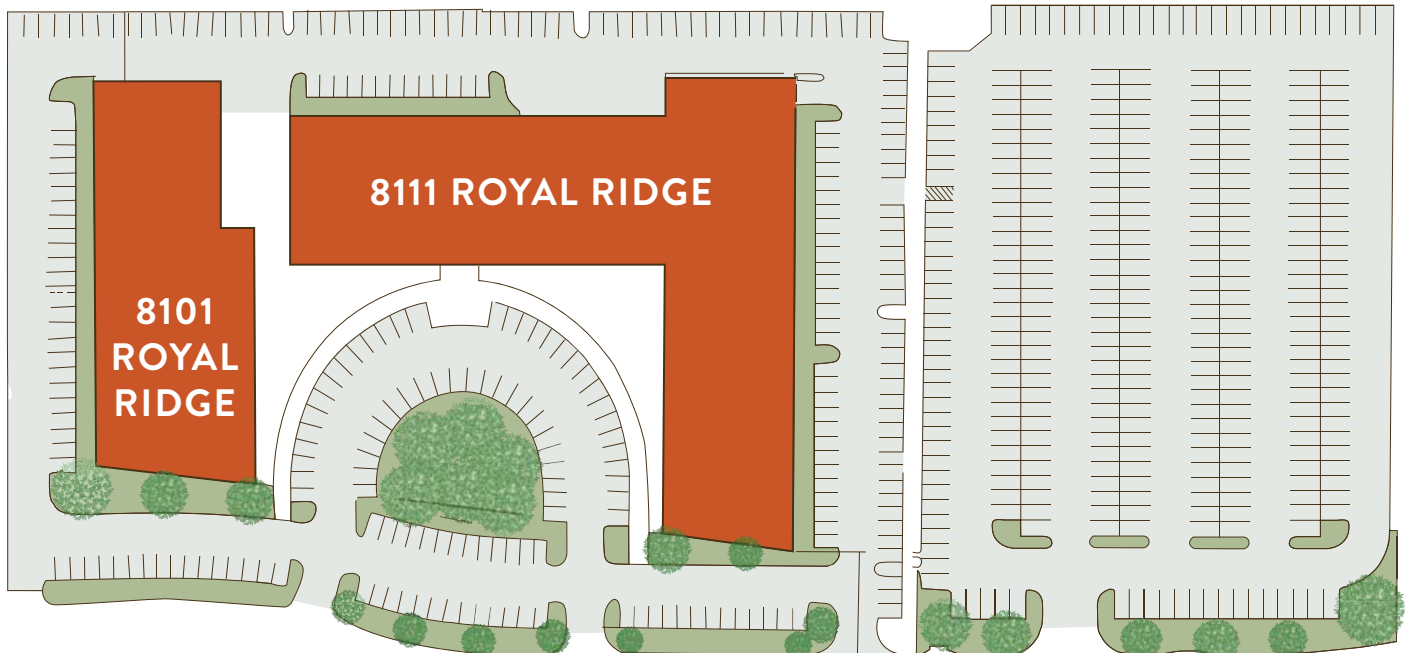

ROYAL RIDGE BUSINESS CENTER

8101 ROYAL RIDGE PKWY, IRVING, TX, 75063

FOR LEASE // OFFICE