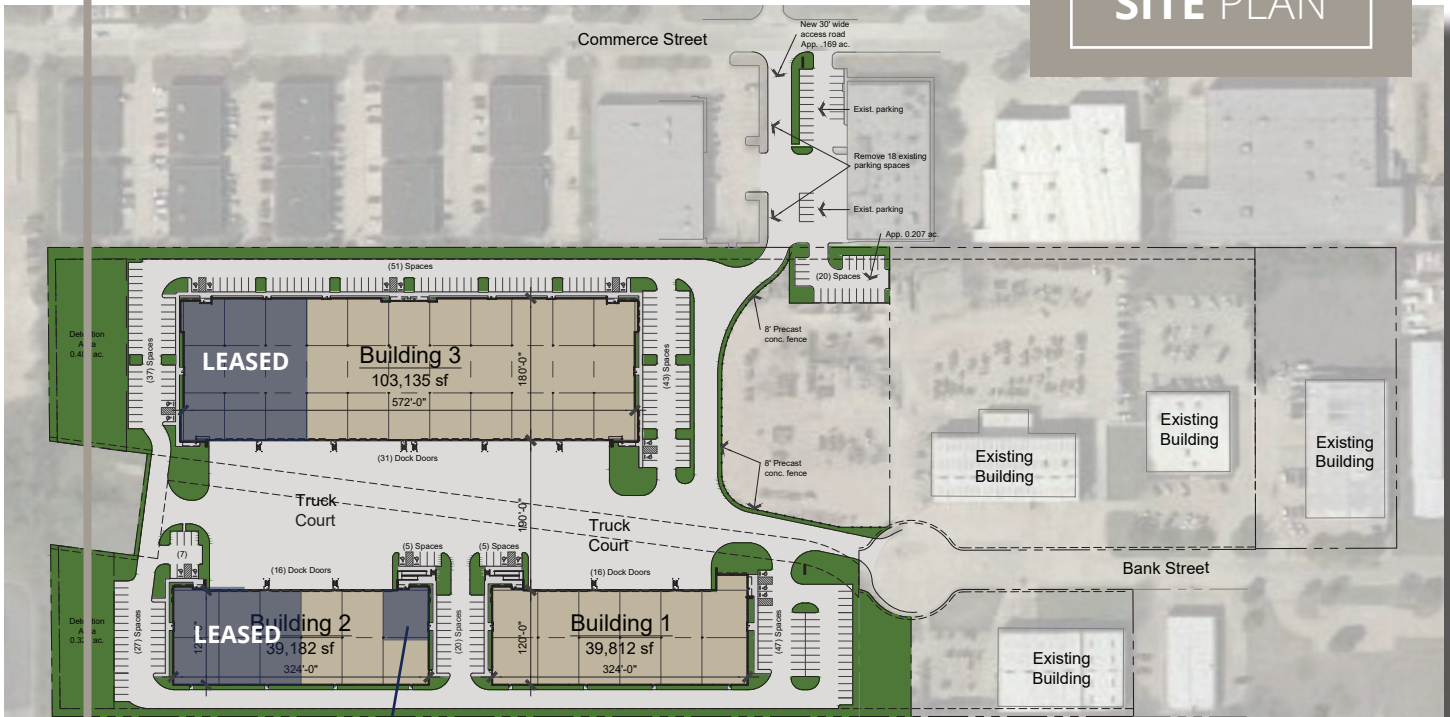

SOUTHLAKE BUSINESS PARK

BANK STREET | SOUTHLAKE, TEXAS 76092

Building 1: 415 Bank Street (39,812 SF) | **Building 2:** 419 Bank Street (39,182 SF) | **Building 3:** 423 Bank Street (103,135 SF)

SPEC OFFICE COMPLETE!

PROPERTY HIGHLIGHTS

- 3 Buildings totaling 182,129 SF
Divisible to 13,165 SF
- 24'-28' Clear Height
- Front and Rear Load Configurations
- ESFR Sprinkler System
- West DFW Airport/Grapevine Industrial Submarket
- In-Fill Location—One of the last Industrial-Zoned Sites in Southlake
- Improved Site Access with Commerce Street Point of Entry
- Great Access, Surrounding Amenities, and Demographics
- Triple Freeport Tax Exemption

SOUTHLAKE BUSINESS PARK

BANK STREET | SOUTHLAKE, TEXAS 76092

Building 1: 415 Bank Street (39,812 SF) | Building 2: 419 Bank Street (39,182 SF) | Building 3: 423 Bank Street (103,135 SF)

SITE PLAN

	BUILDING 1	BUILDING 2	BUILDING 3
TOTAL SQUARE FEET	39,812	39,182	103,135
AVAILABLE SQUARE FEET	39,812	19,451	74,745
DIVISIBLE TO	13,165	19,451	28,390
SPEC OFFICE	0 SF	1,781 SF	0 SF
BUILDING LAYOUT	Front-Load	Front-Load	Rear-Load
CLEAR HEIGHT	24'	24'	28'
TYPICAL COLUMN SPACING	60'x52'	60'x52'	60'x52'
BUILDING DIMENSIONS	324'x120'	324'x120'	572'x180'
TRUCK COURT DEPTH	190' (shared)	190' (shared)	190' (shared)
AUTO PARKING	62	50	131
AVAILABLE DOCK DOORS (9'X10')	16	8	23

SOUTHLAKE BUSINESS PARK

BANK STREET | SOUTHLAKE, TEXAS 76092

Building 1: 415 Bank Street (39,812 SF) | Building 2: 419 Bank Street (39,182 SF) | Building 3: 423 Bank Street (103,135 SF)

AMENITIES MAP

- Chase Bank
- Chuy's
- Costco Wholesale
- Del Frisco's Grill
- Kroger
- McDonald's
- Mi Cocina
- Nothing Bundt Cakes
- Panera Bread
- PetSmart
- Salata
- Starbucks
- The Cheesecake