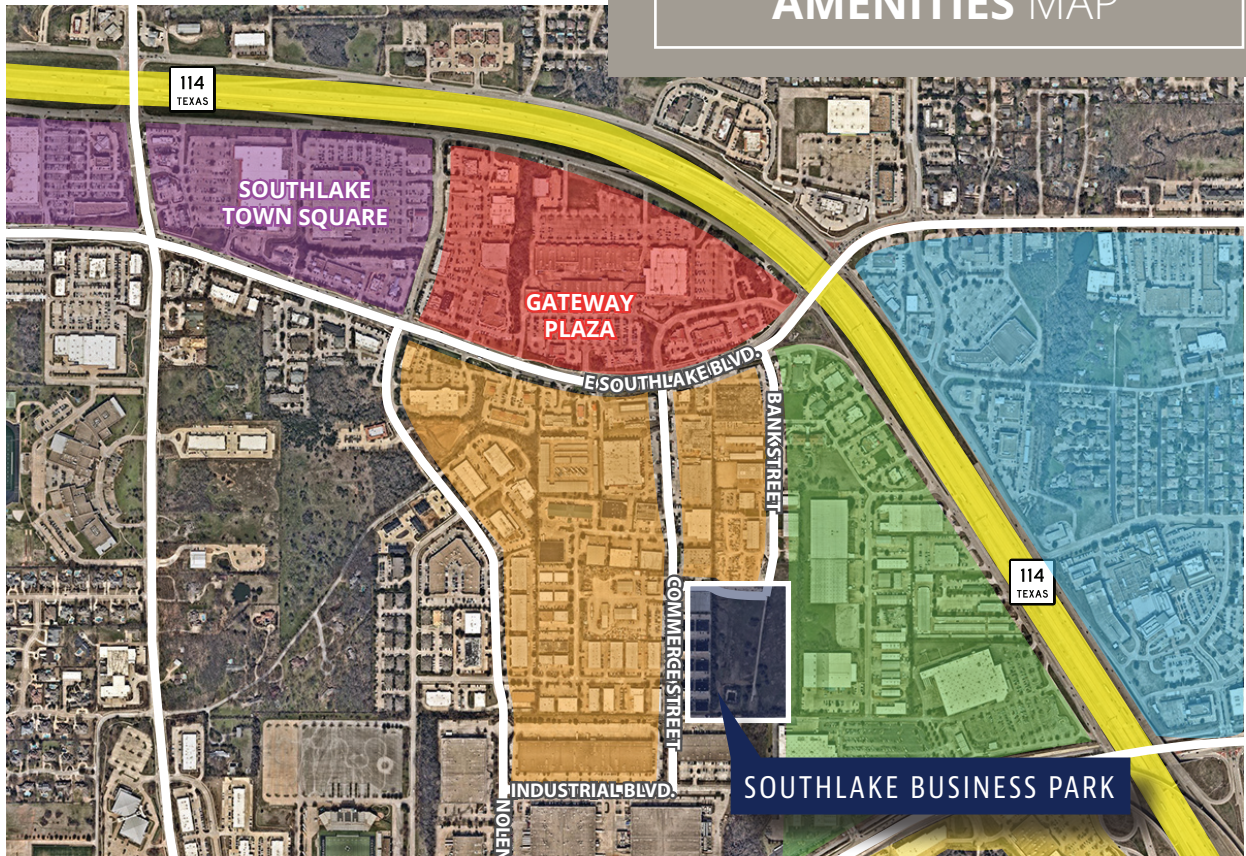

PROPERTY HIGHLIGHTS

- 3 Buildings totaling 182,129 SF
Divisible to 13,165 SF
- 24'-28' Clear Height
- Front and Rear Load Configurations
- ESFR Sprinkler System
- West DFW Airport/Grapevine Industrial Submarket
- In-Fill Location—One of the last Industrial-Zoned Sites in Southlake
- Improved Site Access with Commerce Street Point of Entry
- Great Access, Surrounding Amenities, and Demographics
- Triple Freeport Tax Exemption

SOUTHLAKE BUSINESS PARK

BANK STREET | SOUTHLAKE, TEXAS 76092

Building 1: 415 Bank Street (39,812 SF) | Building 2: 419 Bank Street (39,182 SF) | Building 3: 423 Bank Street (103,135 SF)

SITE PLAN

	BUILDING 1	BUILDING 2	BUILDING 3
TOTAL SQUARE FEET	39,812	39,182	103,135
AVAILABLE SQUARE FEET	39,812	19,451	74,745
DIVISIBLE TO	13,165	19,451	28,390
SPEC OFFICE	0 SF	1,781 SF	0 SF
BUILDING LAYOUT	Front-Load	Front-Load	Rear-Load
CLEAR HEIGHT	24'	24'	28'
TYPICAL COLUMN SPACING	60'x52'	60'x52'	60'x52'
BUILDING DIMENSIONS	324'x120'	324'x120'	572'x180'
TRUCK COURT DEPTH	190' (shared)	190' (shared)	190' (shared)
AUTO PARKING	62	50	131
AVAILABLE DOCK DOORS (9'X10')	16	8	23

SOUTHLAKE BUSINESS PARK

BANK STREET | SOUTHLAKE, TEXAS 76092

Building 1: 415 Bank Street (39,812 SF) | Building 2: 419 Bank Street (39,182 SF) | Building 3: 423 Bank Street (103,135 SF)

AMENITIES MAP

- Chase Bank
- Chuy's
- Costco Wholesale
- Del Frisco's Grill
- Kroger
- McDonald's
- Mi Cocina
- Nothing Bundt Cakes
- Panera Bread
- PetSmart
- Salata
- Starbucks
- The Cheesecake

- Allen Fly Fishing
- AMC Industries
- Cristina's Fine Mexican
- Impact Performance & Fitness
- Patterson Dental
- ProCore Fitness
- Public Storage
- Quick Trip
- Red Door Escape Room

- Discount Tire
- Extra Space Storage
- Frezko Taco Spot
- IHOP
- Kirby's Steakhouse
- Mughlai Fine Indian Cuisine
- Sam's Club
- Walmart