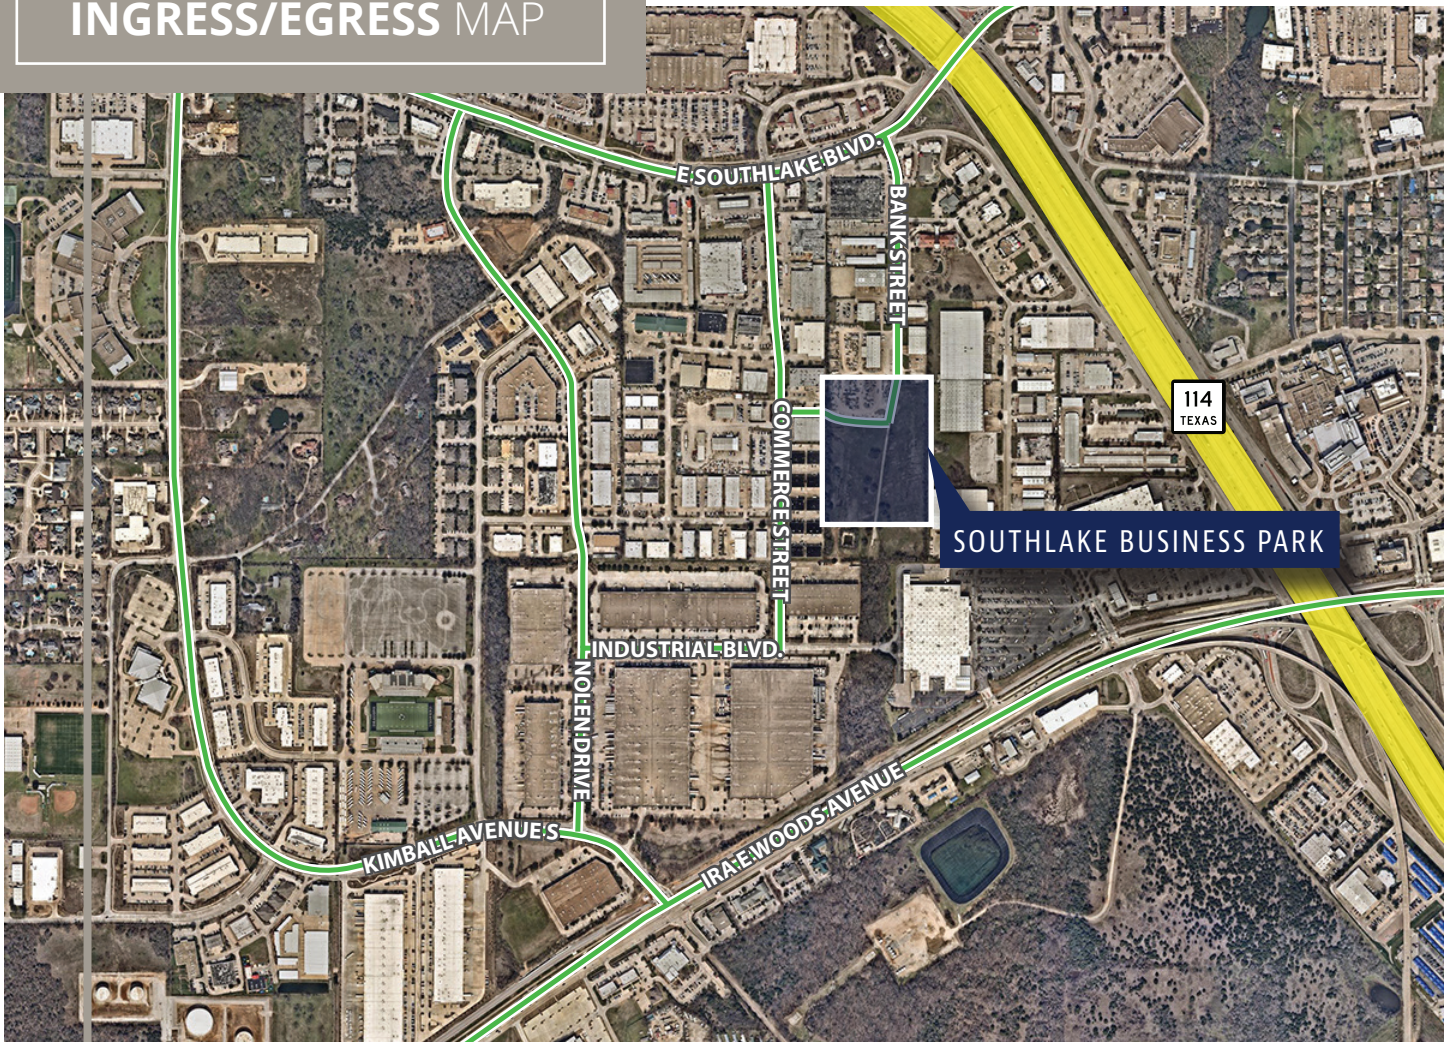

PROPERTY HIGHLIGHTS

- 3 Buildings totaling 182,129 SF
Divisible to 13,165 SF
- 24'-28' Clear Height
- Front and Rear Load Configurations
- ESFR Sprinkler System
- West DFW Airport/Grapevine Industrial Submarket
- In-Fill Location—One of the last Industrial-Zoned Sites in Southlake
- Improved Site Access with Commerce Street Point of Entry
- Great Access, Surrounding Amenities, and Demographics
- Triple Freeport Tax Exemption

SOUTHLAKE BUSINESS PARK

BANK STREET | SOUTHLAKE, TEXAS 76092

Building 1: 415 Bank Street (39,812 SF) | Building 2: 419 Bank Street (39,182 SF) | Building 3: 423 Bank Street (103,135 SF)

SITE PLAN

	BUILDING 1	BUILDING 2	BUILDING 3
TOTAL SQUARE FEET	39,812	39,182	103,135
AVAILABLE SQUARE FEET	39,812	19,451	74,745
DIVISIBLE TO	13,165	19,451	28,390
SPEC OFFICE	0 SF	1,781 SF	0 SF
BUILDING LAYOUT	Front-Load	Front-Load	Rear-Load
CLEAR HEIGHT	24'	24'	28'
TYPICAL COLUMN SPACING	60'x52'	60'x52'	60'x52'
BUILDING DIMENSIONS	324'x120'	324'x120'	572'x180'
TRUCK COURT DEPTH	190' (shared)	190' (shared)	190' (shared)
AUTO PARKING	62	50	131
AVAILABLE DOCK DOORS (9'X10')	16	8	23

SOUTHLAKE BUSINESS PARK

BANK STREET | SOUTHLAKE, TEXAS 76092

Building 1: 415 Bank Street (39,812 SF) | Building 2: 419 Bank Street (39,182 SF) | Building 3: 423 Bank Street (103,135 SF)

AMENITIES MAP

- Chase Bank
- Chuy's
- Costco Wholesale
- Del Frisco's Grill
- Kroger
- McDonald's
- Mi Cocina
- Nothing Bundt Cakes
- Panera Bread
- PetSmart
- Salata
- Starbucks
- The Cheesecake