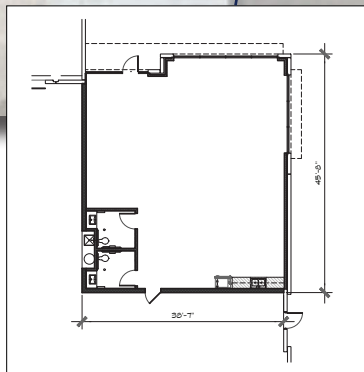

PROPERTY HIGHLIGHTS

- 3 Buildings totaling 182,129 SF
Divisible to 13,165 SF
- 24'-28' Clear Height
- Front and Rear Load Configurations
- ESFR Sprinkler System
- West DFW Airport/Grapevine Industrial Submarket
- In-Fill Location—One of the last Industrial-Zoned Sites in Southlake
- Improved Site Access with Commerce Street Point of Entry
- Great Access, Surrounding Amenities, and Demographics
- Triple Freeport Tax Exemption

SOUTHLAKE BUSINESS PARK

BANK STREET | SOUTHLAKE, TEXAS 76092

Building 1: 415 Bank Street (39,812 SF) | Building 2: 419 Bank Street (39,182 SF) | Building 3: 423 Bank Street (103,135 SF)

SITE PLAN

	BUILDING 1	BUILDING 2	BUILDING 3
TOTAL SQUARE FEET	39,812	39,182	103,135
AVAILABLE SQUARE FEET	39,812	19,451	74,745
DIVISIBLE TO	13,165	19,451	28,390
SPEC OFFICE	0 SF	1,781 SF	0 SF
BUILDING LAYOUT	Front-Load	Front-Load	Rear-Load
CLEAR HEIGHT	24'	24'	28'
TYPICAL COLUMN SPACING	60'x52'	60'x52'	60'x52'
BUILDING DIMENSIONS	324'x120'	324'x120'	572'x180'
TRUCK COURT DEPTH	190' (shared)	190' (shared)	190' (shared)
AUTO PARKING	62	50	131
AVAILABLE DOCK DOORS (9'X10')	16	8	23