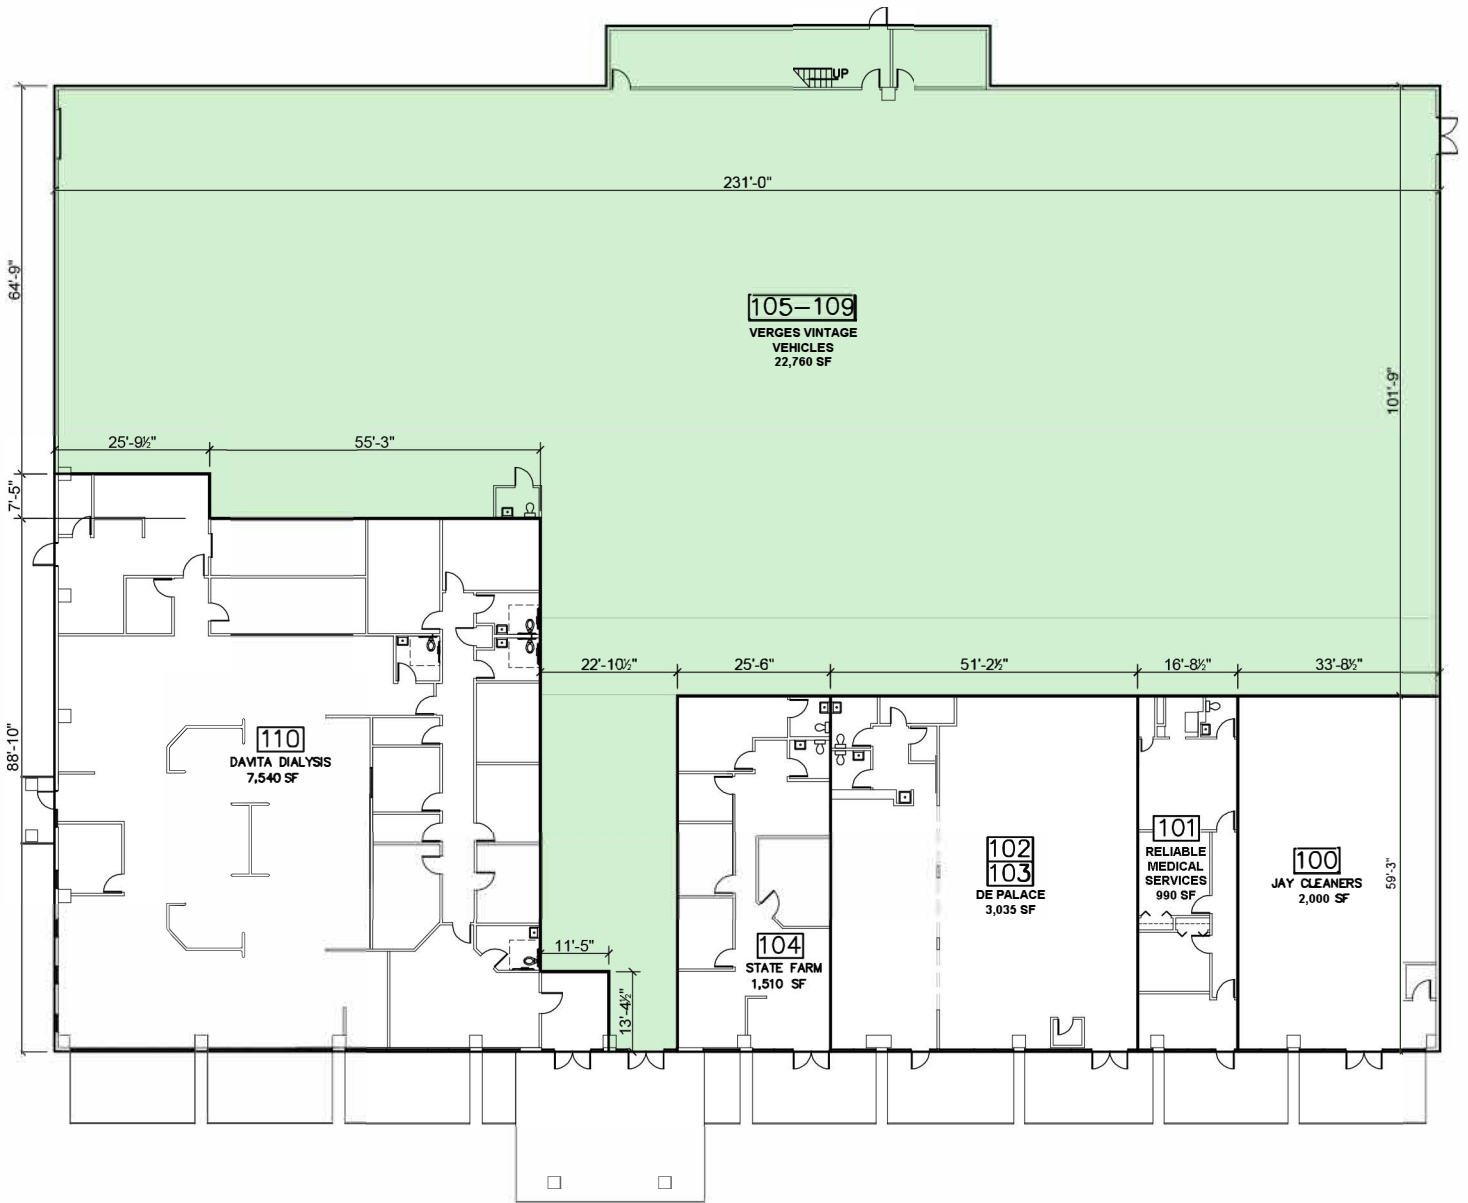

**SITE PLAN**  
**SCALE: 1" = 150'-0"**

Available Suites

Common Areas

5555 BULLARD AVE

SCALE: 1/32" = 1'-0"