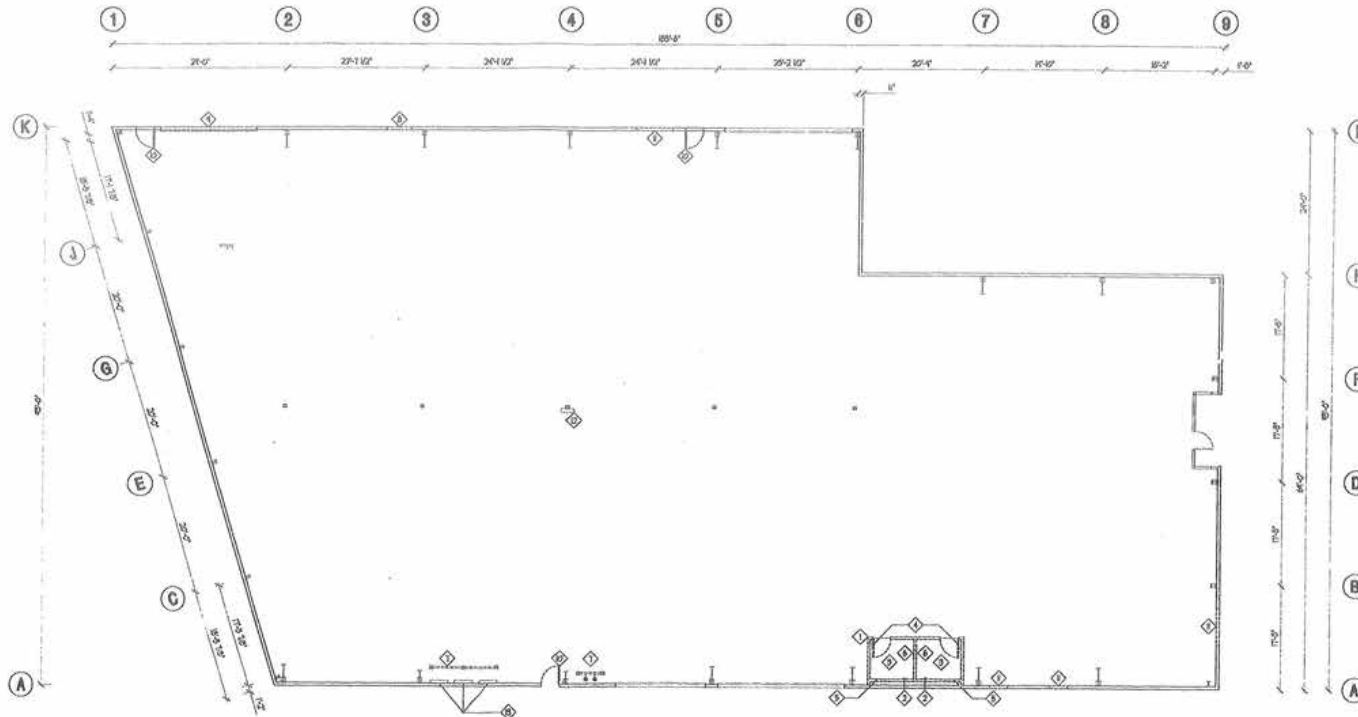

FOR LEASE

5955 Building

5955 AIRPORT WAY SOUTH, SEATTLE, WA

Floor Plan

14,565 SF total

2,864 SF office

19,655 SF land

22' clear height

TWO oversized drive-in doors

STAND-ALONE identity building

LOCATED in Georgetown core

LEASE RATE $1.50 PSF, per month, NNN

AVAILABLE now

ZONING C2-55 (M) / IG2 U/85