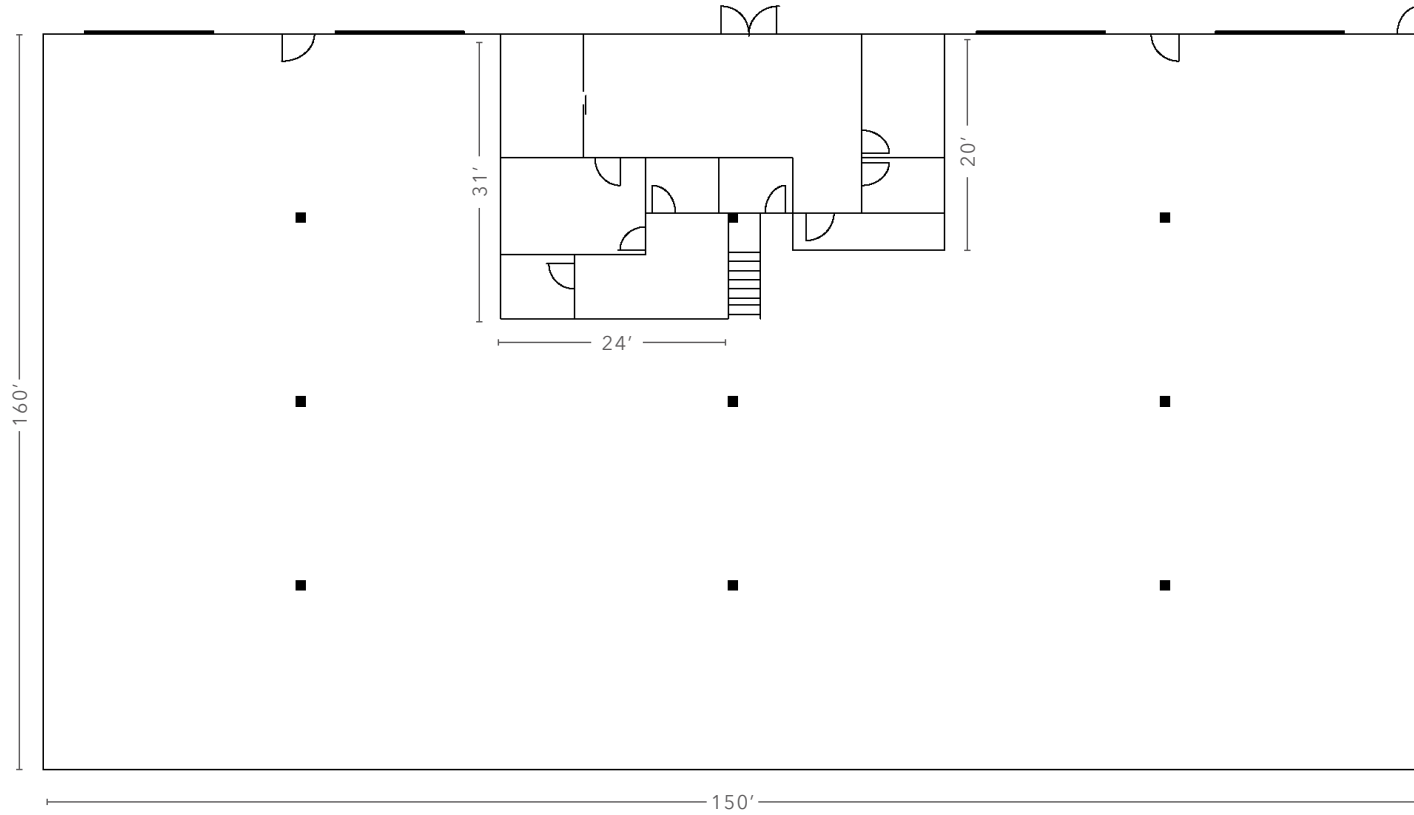

## Floor Plan

**NOW**

DATE AVAILABLE

**12,000**

SQUARE FEET

**\$10,800**

PER MONTH PLUS NNN